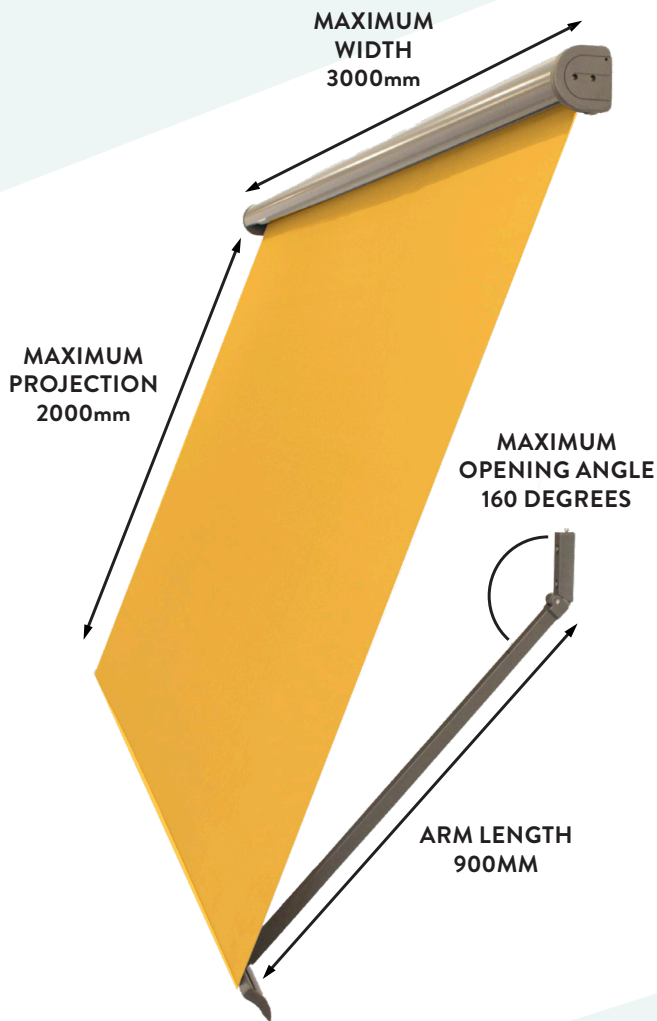

## TECHNICAL INFO

**Frame:** Made from aluminium extrusions with aluminium arms.

**Fabric:** Mesh, acrylic and polyester options are available.

- Mesh Openness Factor: 5%.

**Operation:** Motorised using powerful 20Nm, with electronic limit.

MAXIMUM DIMENSIONS

FULLY CLOSED

## OPTIONS

**Width:** 1000mm to 3000mm.

**Arm Length:** 900mm horizontal projection.

**Pitch:** 90 degrees to 160 degrees.

**Frame Colour:** Available in White and Anthracite Grey as standard.

**Fabric Colour:** 100's of colours from top European suppliers.