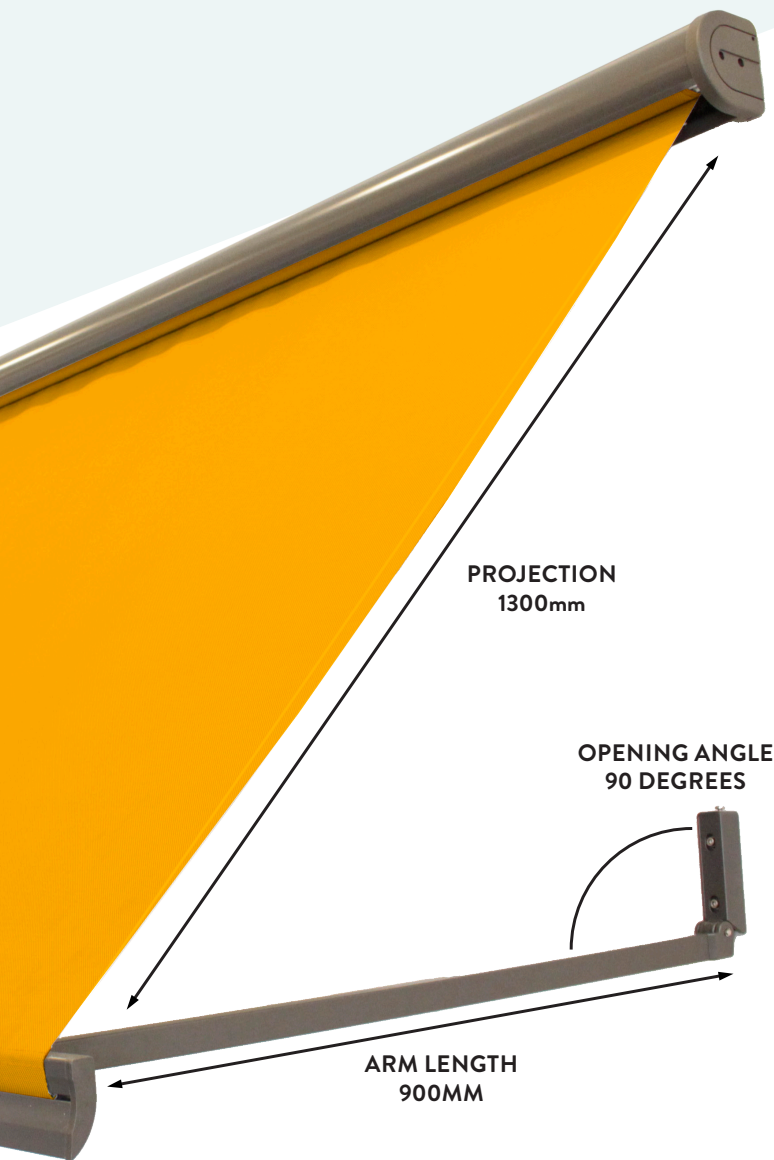

MINI CHELSEA

ADJUSTABLE BRACKET