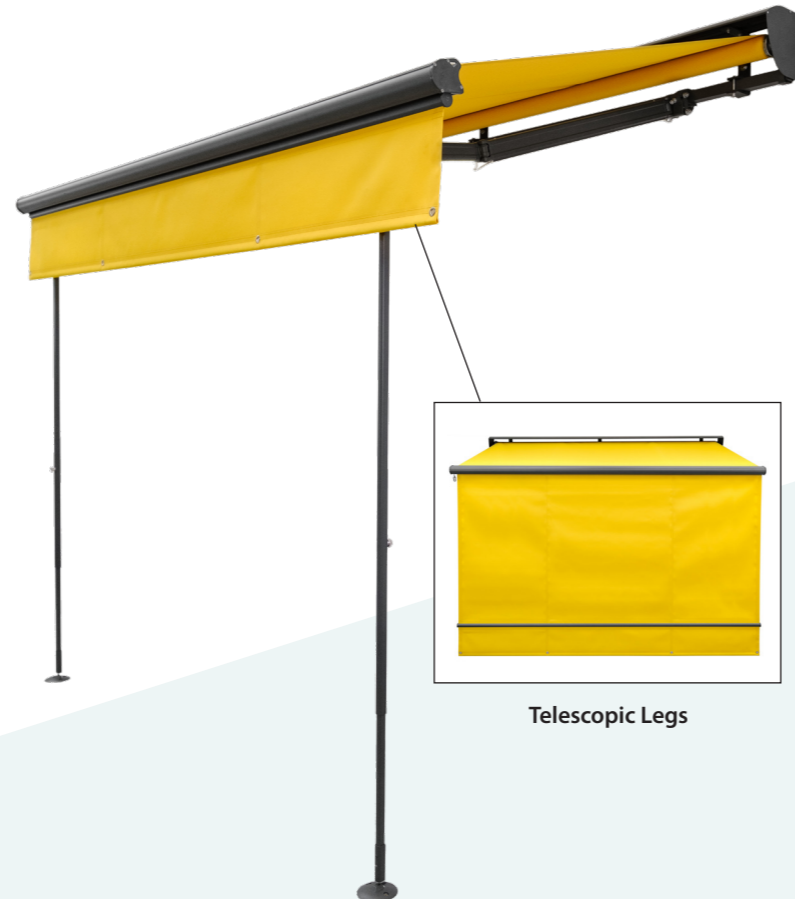

# DROP DOWN VALANCE

### TECHNICAL INFO

- **Drop Valance Operation:** Manual with small winding handle
- **Frame:** Made from aluminium extrusions with aluminium parts and components
- **Arms:** Made from aluminium extrusions with double springs and stainless steel chain
- **Fabric:** Acrylic or Polyester available
- **Operation:** Manual or motorised using powerful 45-120NM motor (depending on size), with mechanical limit and emergency override. Built in transformer to enable LED function
- **Lights:** LED lights are not included
- **Sensor:** Wireless battery operated motion sensor attached to the awning included

Telescopic Legs

### OPTIONS

- **Size:** Start from 2.2m to 6m wide in one piece
- **Arm Size:** 1.5m, 2m, 2.5m, 3m, 3.5m
- **Frame Colour:** Available in White and Anthracite Grey as standard.
- **Fabric Colour:** 100's of colours available from top European suppliers
- **Valance:** 300mm straight valance + up to 1600mm drop valance