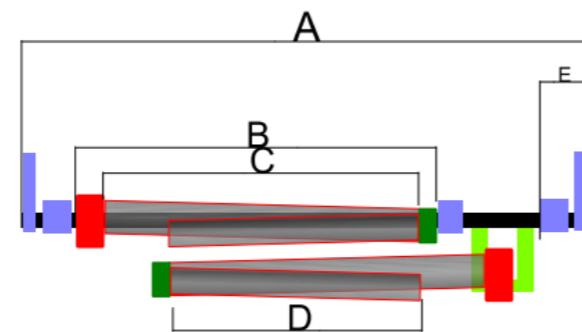

# OPEN CASSETTE AWNING

STRAND Cross Arm

## TECHNICAL INFO

- **Frame:** Made from aluminium extrusions with aluminium parts and components.
- **Arms:** Made from aluminium extrusions with double springs and stainless steel chain.
- **Fabric:** Acrylic or Polyester available.
- **Operation:** Manual or Motorised using powerful 45NM motor, with mechanical limit and emergency override.
- **Lights:** Built in LED lights in the arm, in daylight white with ON/OFF function.
- **Sensor:** Wireless battery operated motion sensor attached to the awning included

### OPTIONS

- **Size:** See Chart
- **Arm Size:** 1.5m, 2m, 2.5m, 3m, 3.5m
- **Frame Colour:** Available in White and Anthracite Grey as standard.
- **Fabric Colour:** 100's of colours available from top European suppliers
- **Valance:** 200mm straight valance included