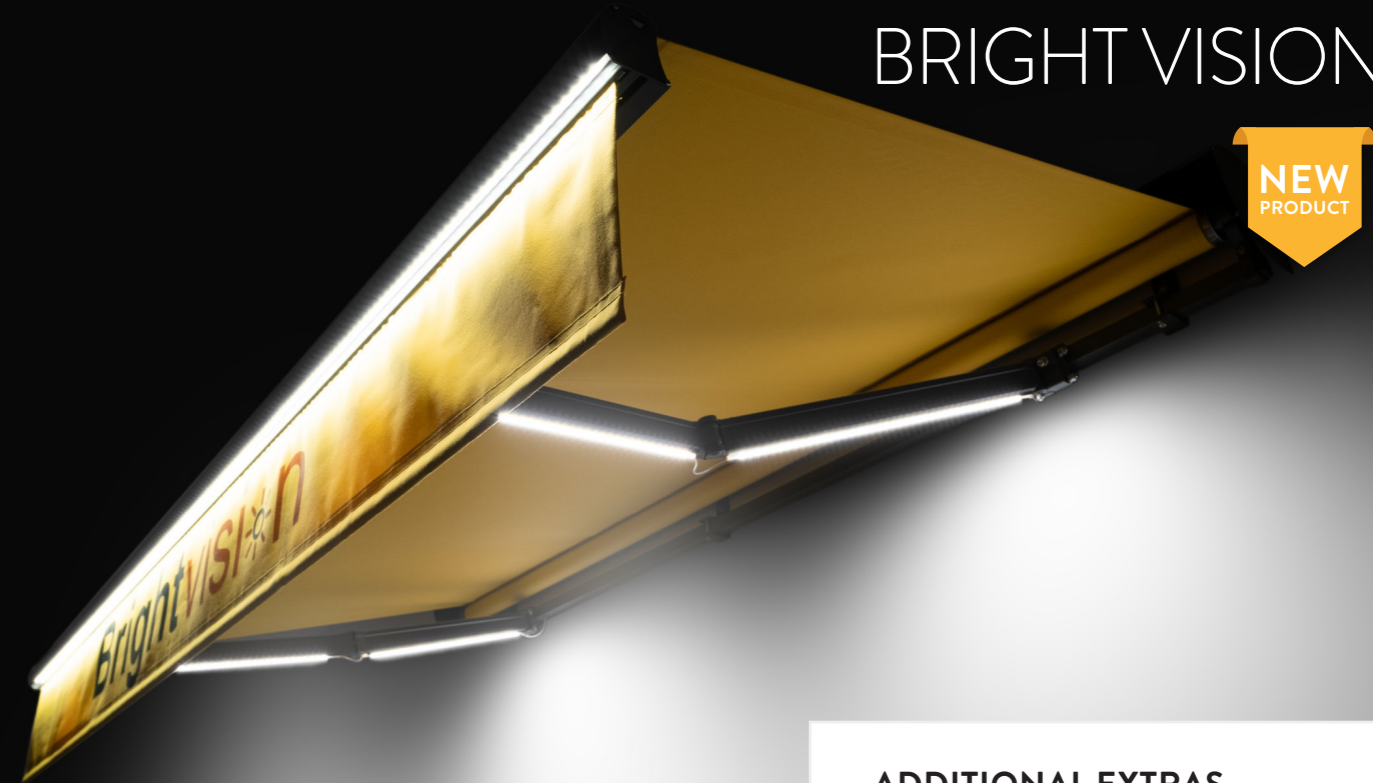

OPEN CASSETTE AWNING

STRAND
BRIGHT VISION

NEW
PRODUCT

TECHNICAL INFO

- **Frame:** Made from aluminium extrusions with aluminium parts and components
- **Arms:** Made from aluminium extrusions with double springs and stainless steel chain
- **Fabric:** Acrylic or Polyester available
- **Operation:** Motorised using powerful 45-120NM motor (depending on size), with mechanical limit and emergency override. Built in transformer to enable LED function.
- **Lights:** Built in LED lights in the front bar, in daylight white with ON/OFF function.
- **Sensor:** Wireless battery operated motion sensor attached to the awning included

AVAILABLE IN TWO STANDARD COLOURS

RAL 7016
ANTHRACITE GREY

RAL 9003
WHITE

OPTIONS

- **Size:** Start from 2.2m to 7m wide in one piece, 7m to 12m in two pieces (to be assembled on site)
- **Arm Size:** 1.5m, 2m, 2.5m, 3m, 3.5m
- **Frame Colour:** Available in White and Anthracite Grey as standard.
- **Fabric Colour:** 100's of colours available from top European suppliers.
- **Light Functions:** LED in the arms and front bar can be operated simultaneously with one remote or separately via remote and wall switch
- **Valance:** 200mm straight valance included

- NOTE** Side and Front curtains can be attached
- NOTE** **Telescopic Legs:** Available in White and Anthracite Grey
- NOTE** **Jockey Roll:** Can be used with this system

NOTE See page 53 for more information