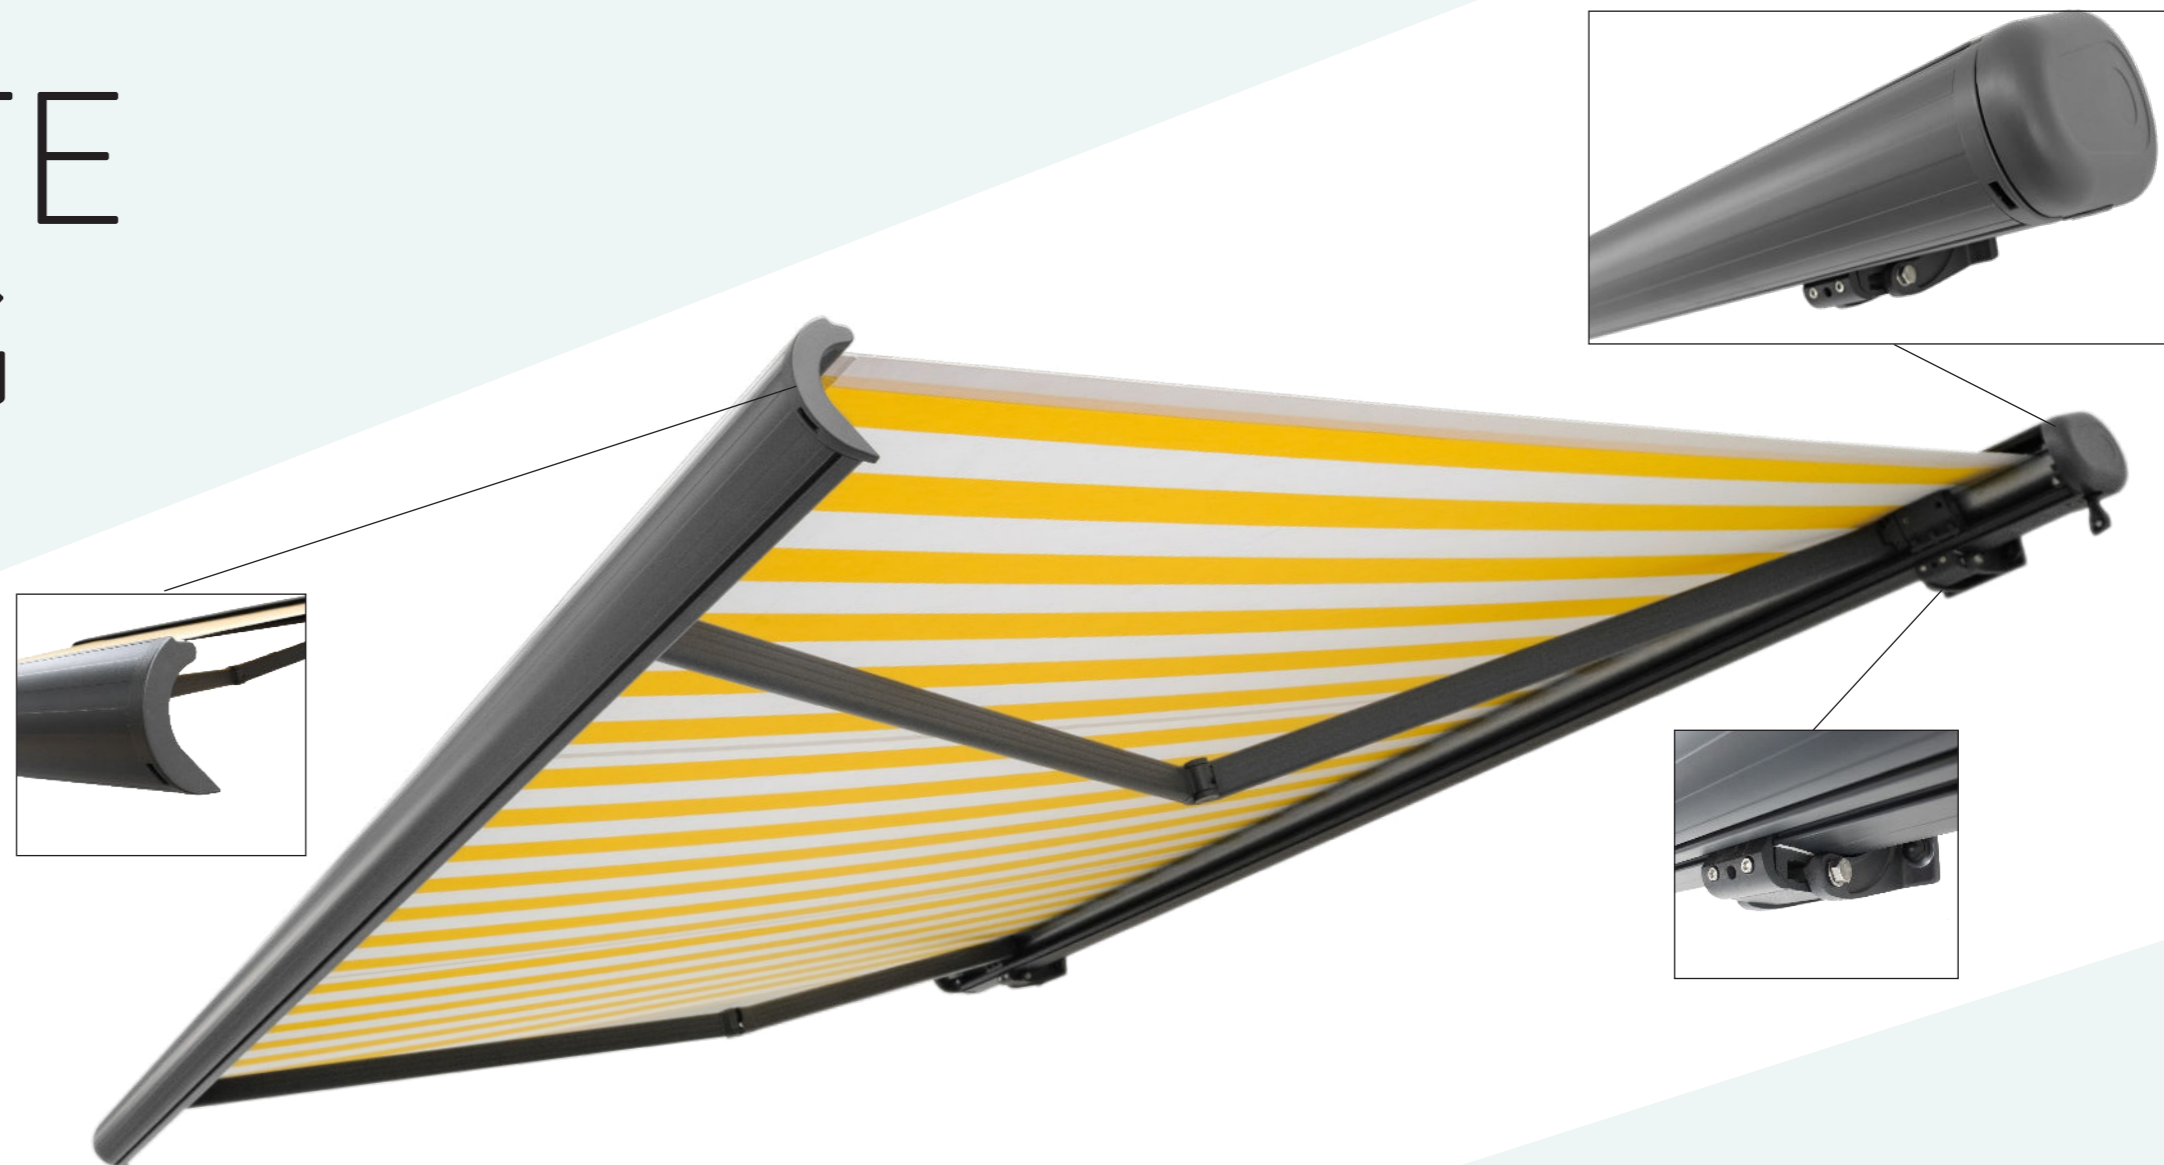

FULL CASSETTE AWNING

KENSINGTON

TECHNICAL INFO

- **Frame:** Made from aluminium extrusions with aluminium parts and components
- **Arms:** Made from aluminium extrusions with double springs and twin coated cables
- **Fabric:** Acrylic available
- **Operation:** Motorised only using powerful 50NM motor, with mechanical limit and emergency override
- **Lights:** Not available
- **Sensor:** Wireless battery operated motion sensor attached to the awning included

AVAILABLE IN TWO STANDARD COLOURS

RAL 7016
ANTHRACITE GREY

RAL 9003
WHITE

OPTIONS

- **Size:** 3.5m wide only
- **Arm Size:** 2.5m only
- **Frame Colour:** Available in White and Anthracite Grey as standard
- **Fabric Colour:** 100's of colours available from top European suppliers
- **Valance:** 200mm straight valance included