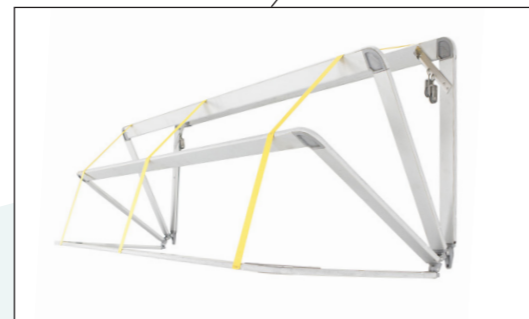

DUTCH CANOPY

BOW

TECHNICAL INFO

- **Frame:** Made of extruded aluminium in three colours white, anodised, anthracite gray
- **Joints:** Made of glass filled nylon in white, grey and anthracite grey
- **Fixing:** Easy to install by using aluminium hooks
- **Fabric:** 100's of fabric colours from top European suppliers
- **Operation:** Retractable through a cord and pulley system or fixed in place
- **Trims:** Made of flexible plastic to hide staples
- **Size:** Projection: 0.6 to 1.5m | Width: 1m to 7m