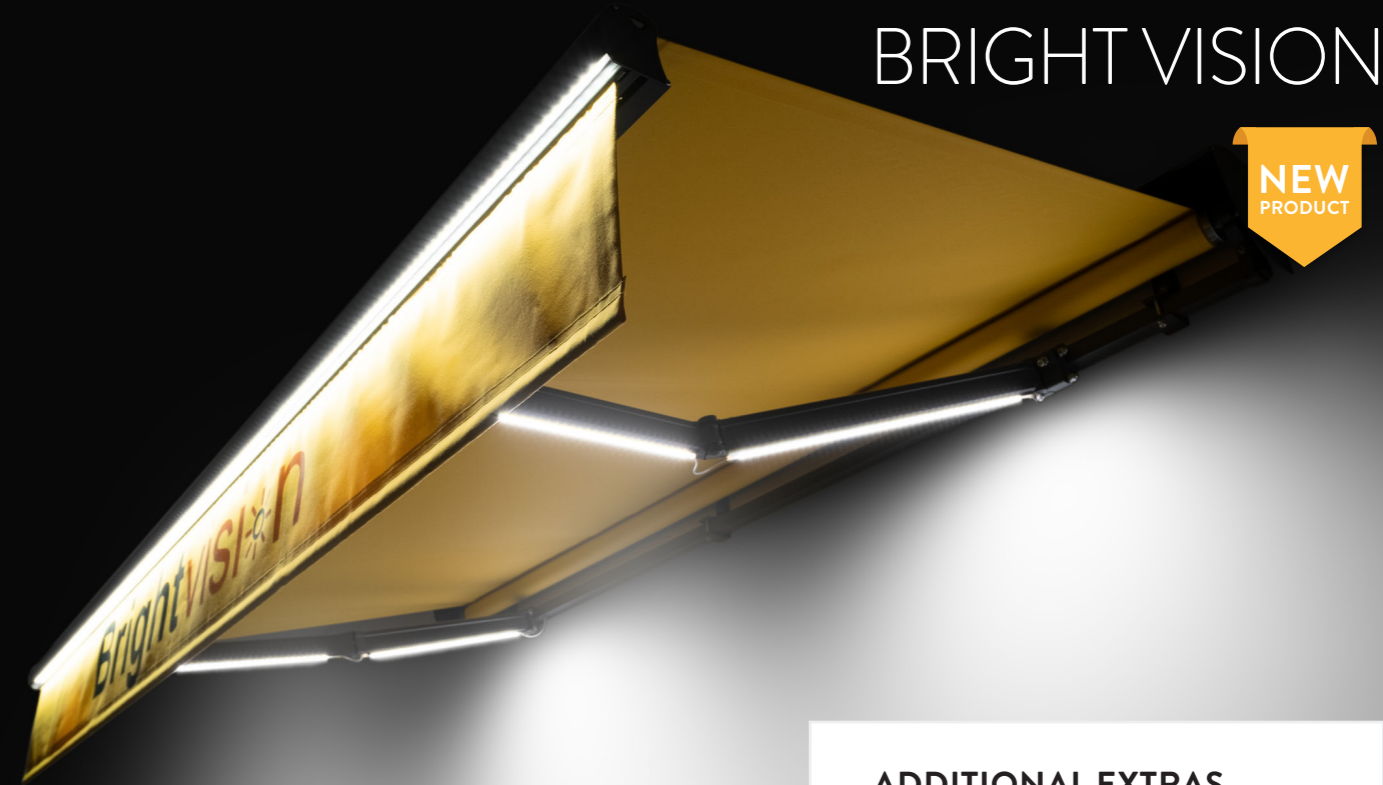

OPEN CASSETTE AWNING

STRAND
BRIGHT VISION

NEW
PRODUCT

ADDITIONAL EXTRAS

- **Frame Colour:** Frames can be powder coated to most K7 RAL colours
- **Lights:** LED Lights in the arms
- Weighted rod can be added to the valance
- Additional valance can be ordered
- Additional remote controls can be ordered
- **Signwriting:** Logos and text can be printed on the main cover and valance

- NOTE** Side and Front curtains can be attached
- NOTE** **Telescopic Legs:** Available in White and Anthracite Grey
- NOTE** **Jockey Roll:** Can be used with this system

NOTE See page 51 for more information

AVAILABLE IN TWO STANDARD COLOURS

RAL 7016
ANTHRACITE GREY

RAL 9003
WHITE

OPTIONS

- **Size:** Start from 2.2m to 7m wide in one piece, 7m to 12m in two pieces (to be assembled on site)
- **Arm Size:** 1.5m, 2m, 2.5m, 3m, 3.5m
- **Frame Colour:** Available in White and Anthracite Grey as standard.
- **Fabric Colour:** 100's of colours available from top European suppliers.
- **Light Functions:** LED in the arms and front bar can be operated simultaneously with one remote or separately via remote and wall switch
- **Valance:** 200mm straight valance included