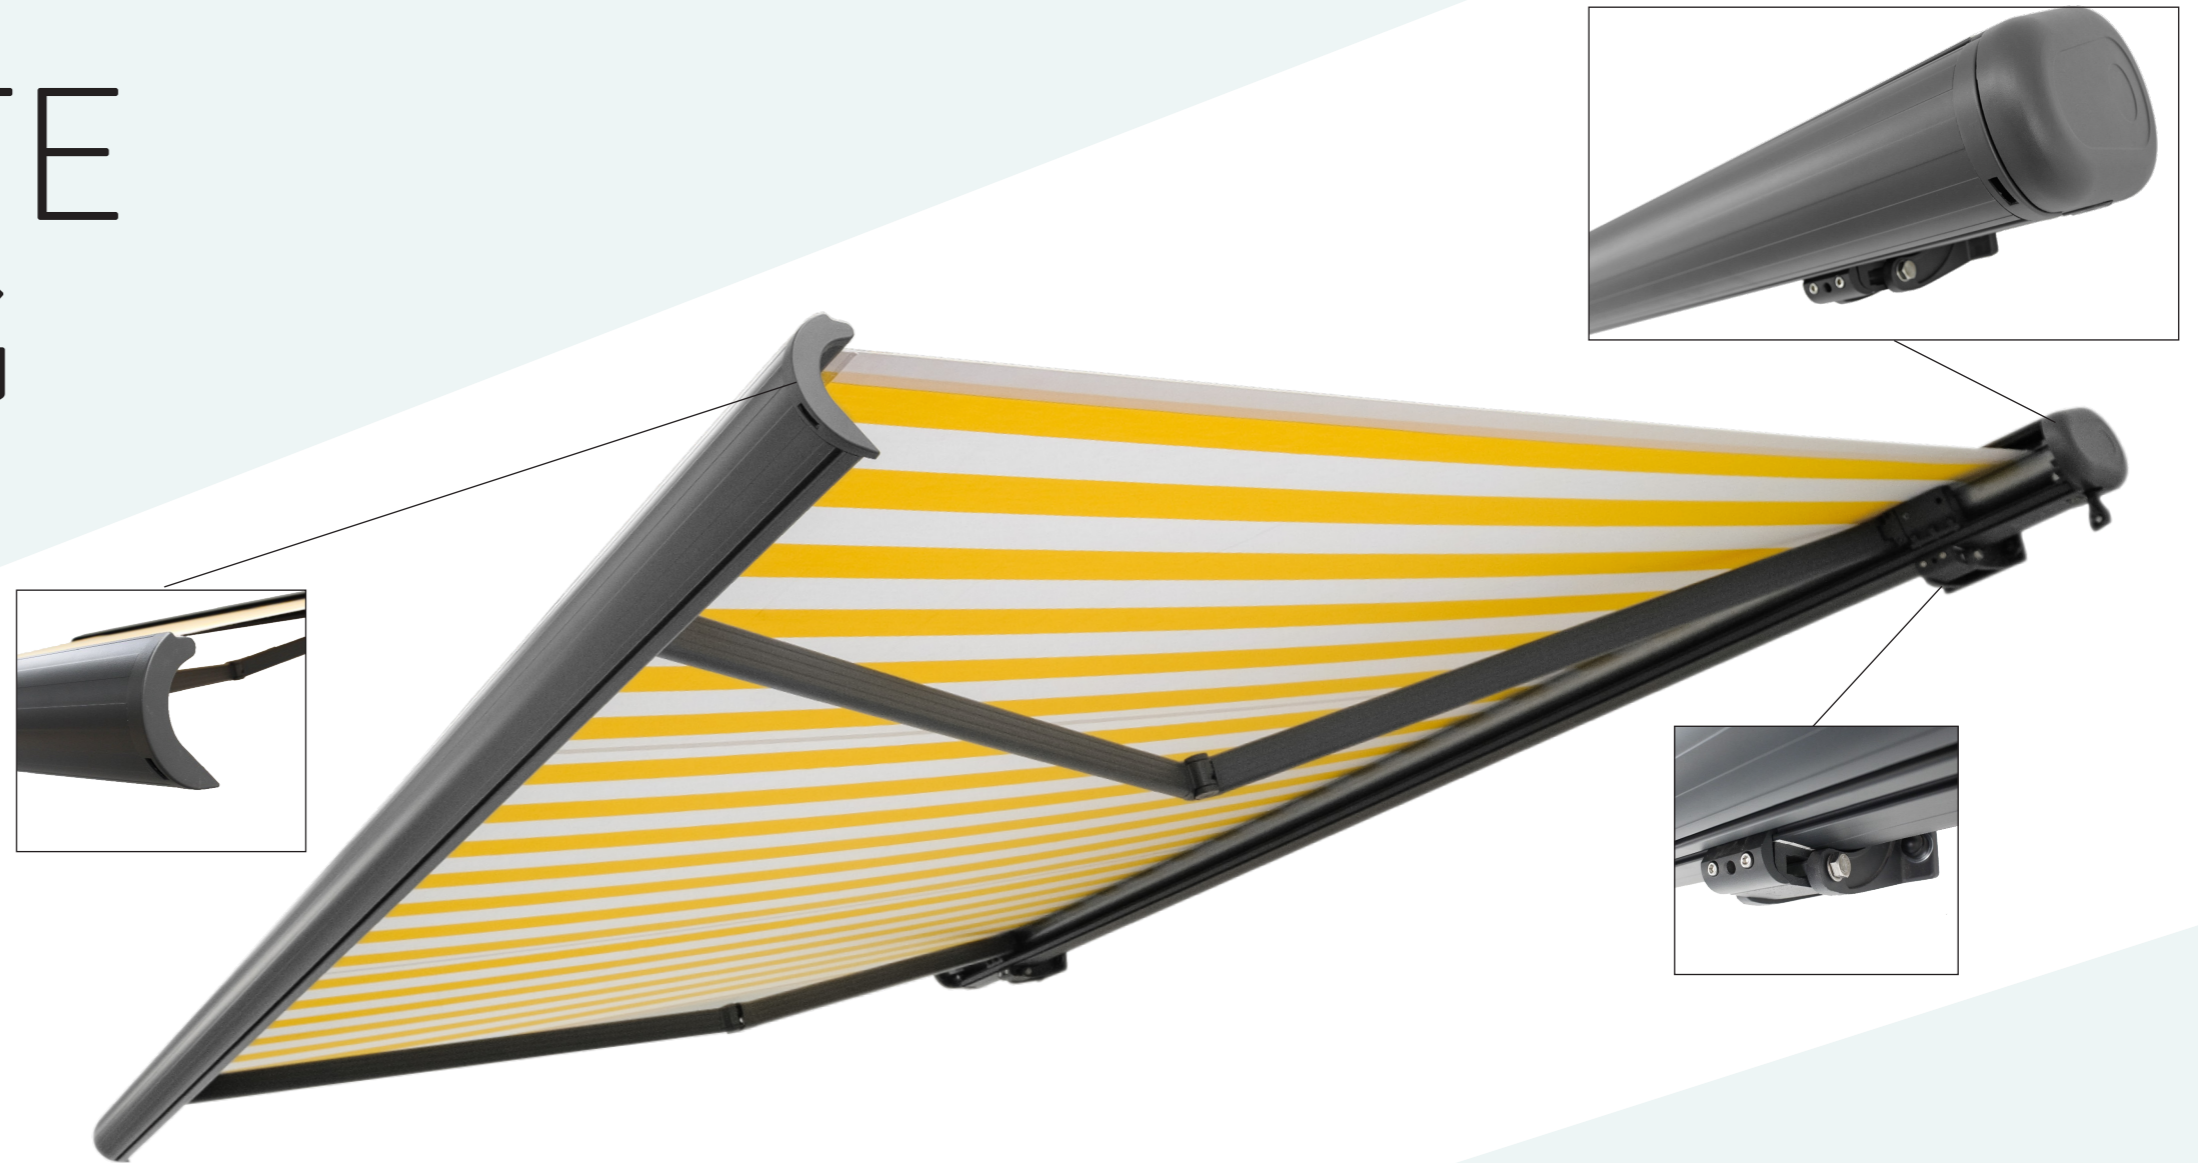

FULL CASSETTE AWNING

KENSINGTON

TECHNICAL INFO

- **Frame:** Made from aluminium extrusions with aluminium parts and components
- **Arms:** Made from aluminium extrusions with double springs and twin coated cables
- **Fabric:** Acrylic available
- **Operation:** Motorised only using powerful 50NM motor, with mechanical limit and emergency override
- **Lights:** Not available
- **Sensor:** Wireless battery operated motion sensor attached to the awning included

AVAILABLE IN TWO STANDARD COLOURS

RAL 7016
ANTHRACITE GREY

RAL 9003
WHITE

OPTIONS

- **Size:** 3.5m wide only
- **Arm Size:** 2.5m only
- **Frame Colour:** Available in White and Anthracite Grey as standard
- **Fabric Colour:** 100's of colours available from top European suppliers
- **Valance:** 200mm straight valance included