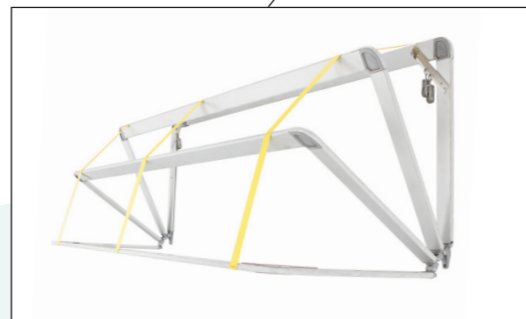

DUTCH CANOPY

BOW

TECHNICAL INFO

- **Frame:** Made of extruded aluminium in three colours white, anodised, anthracite gray
- **Joints:** Made of glass filled nylon in white, grey and anthracite grey
- **Fixing:** Easy to install by using aluminium hooks
- **Fabric:** 100's of fabric colours from top European suppliers
- **Operation:** Retractable through a cord and pulley system or fixed in place
- **Trims:** Made of flexible plastic to hide staples
- **Size:** Projection: 0.6 to 1.5m | Width: 1m to 7m